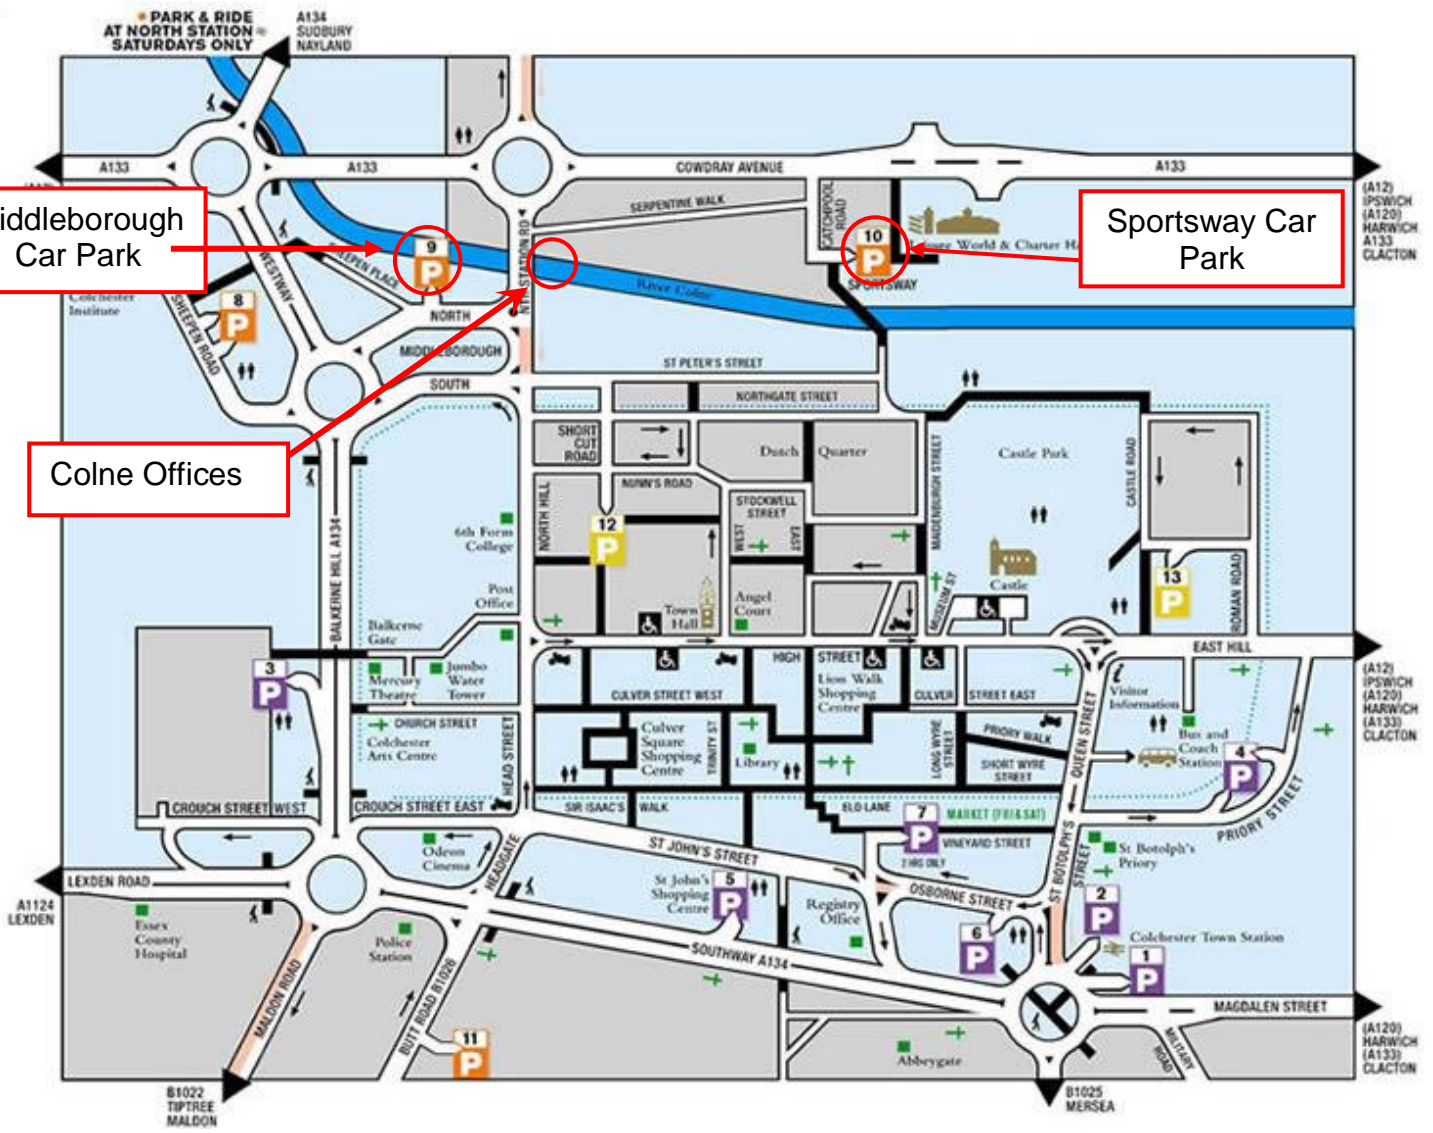

Car parking in Colchester

- 1 St Botolph's (CBC)(location number 7820)
- 2 Britannia (CBC)(location number 7821)
- 6 Osborne Street (NCP)
- 5 St John's (CBC)
- 3 St Mary's (CBC)
- 4 Priory Street (CBC)(location number 7822)
- 7 Vineyard Street (CBC)(location number 7823)
- 9 Middleborough (CBC)(location number 7825)
- 10 Sportsway (CBC)(location number 7826)
- 11 Butt Road (CBC)(location number 7827)
- 12 Nunn's Road (NCP)
- 13 Castle Road (Essex CC)
- 8 Sheepen Road car park (CBC)(location number 7824)
- 8 Sheepen Road lorry park (CBC)